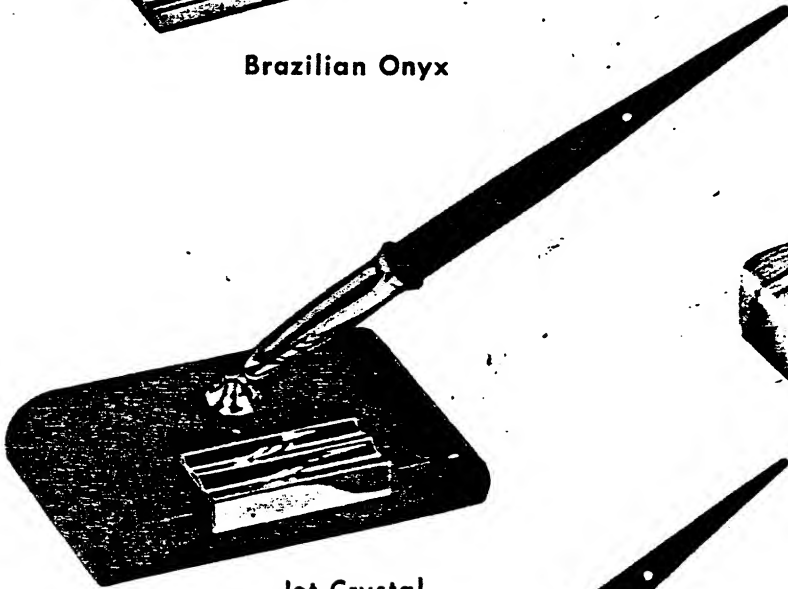

Jet Crystal